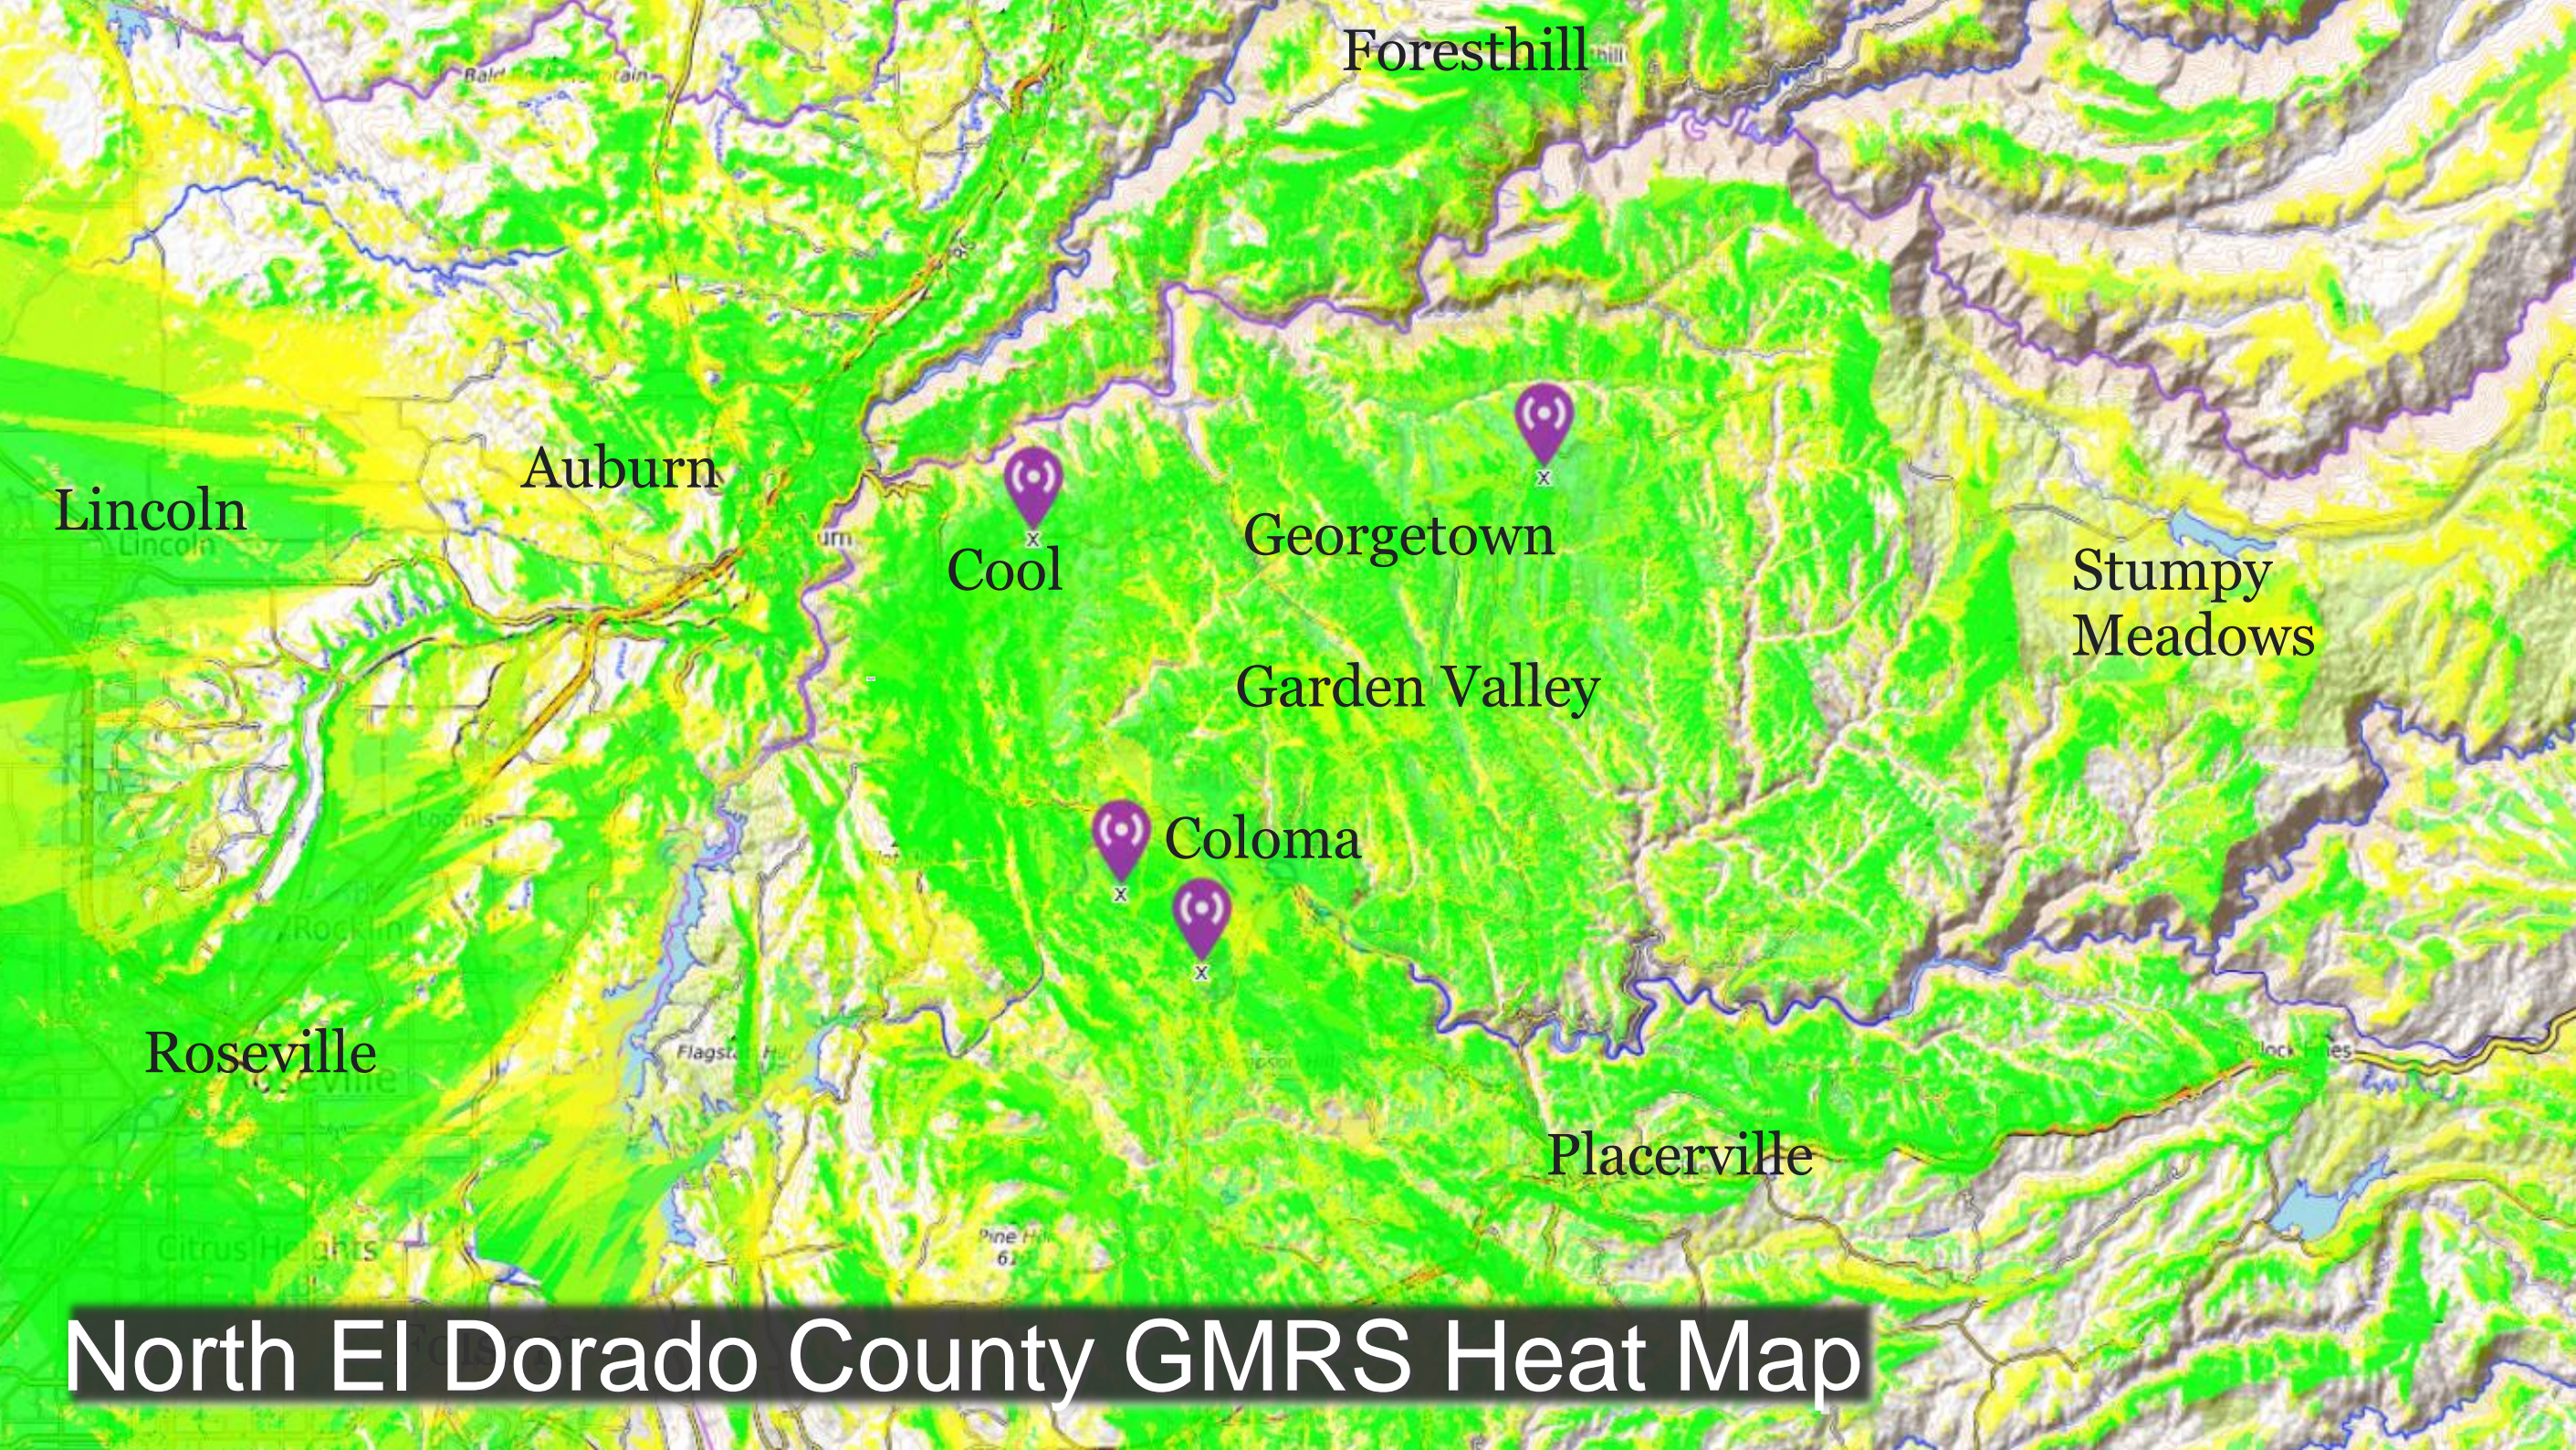

Foresthill

Lincoln

Auburn

Cool

Georgetown

Garden Valley

Stumpy Meadows

Coloma

Roseville

Placerville

North El Dorado County GMRS Heat Map